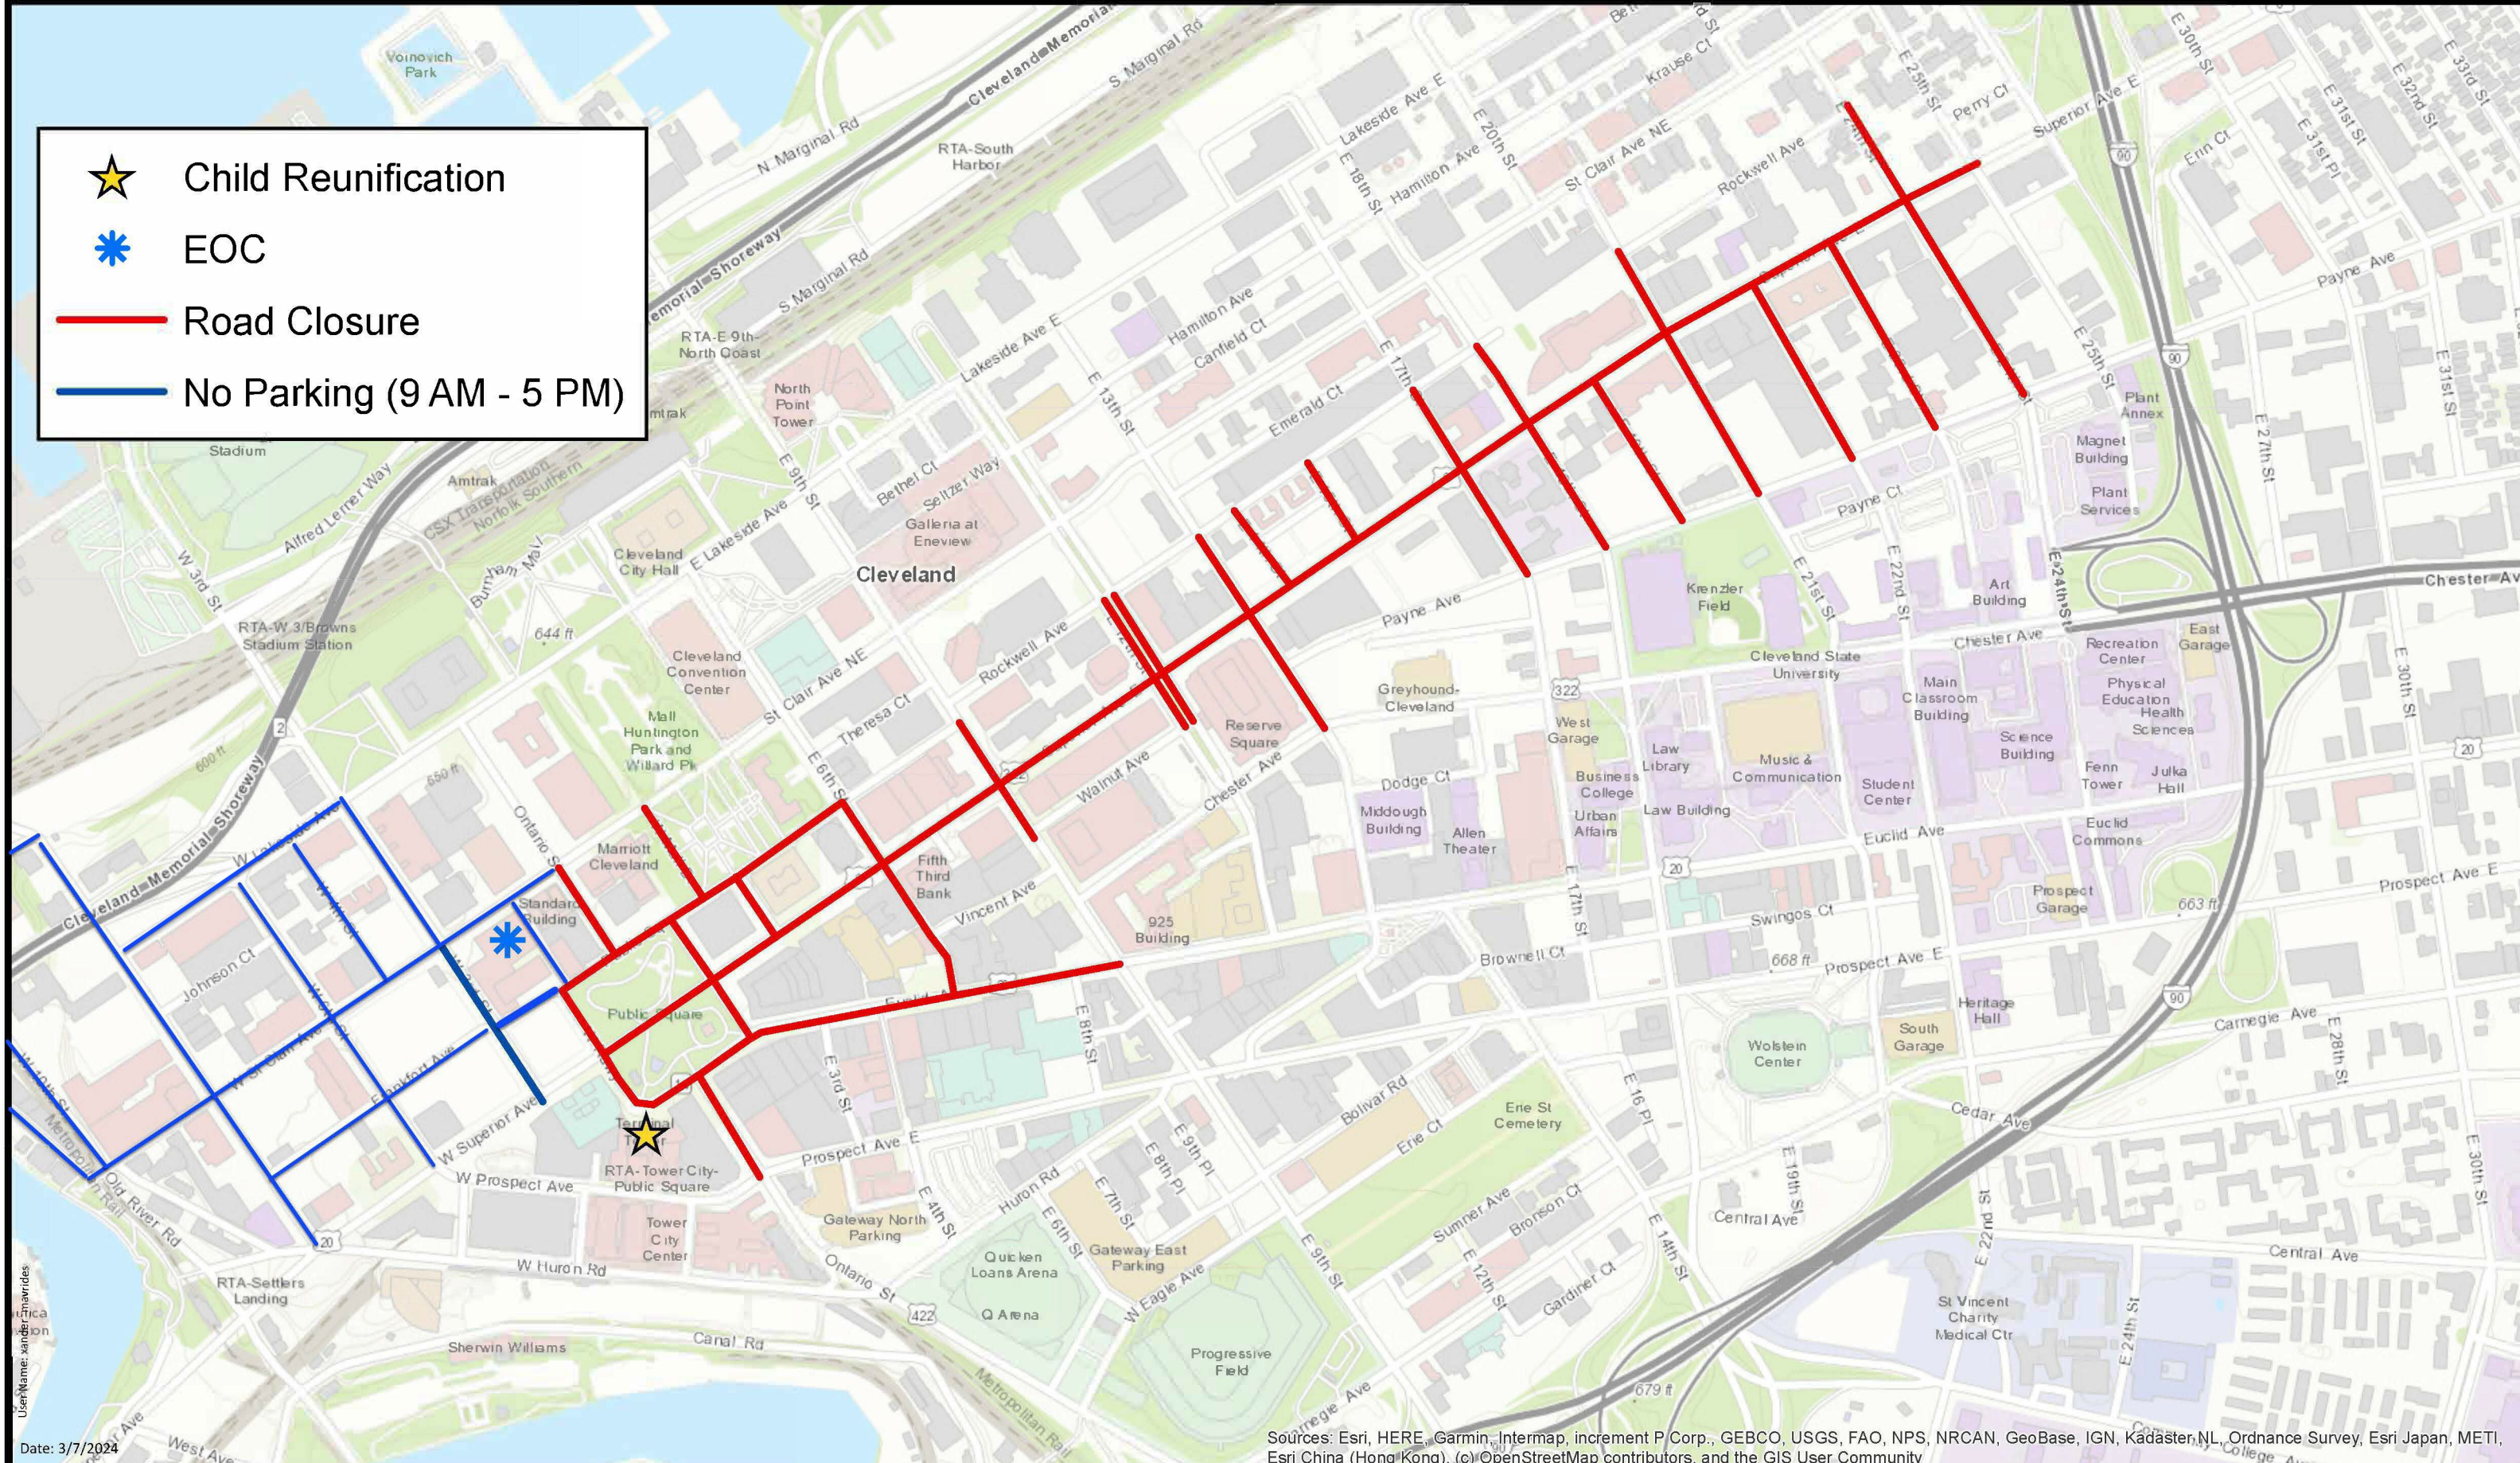

-  Child Reunification
-  EOC
-  Road Closure
-  No Parking (9 AM - 5 PM)

Date: 3/7/2024

Sources: Esri, HERE, Garmin, Intermap, increment P Corp., GEBCO, USGS, FAO, NPS, NRCAN, GeoBase, IGN, Kadaster, NL, Ordnance Survey, Esri Japan, METI, Esri China (Hong Kong), (c) OpenStreetMap contributors, and the GIS User Community

# 2025 St Patrick's Day Parade